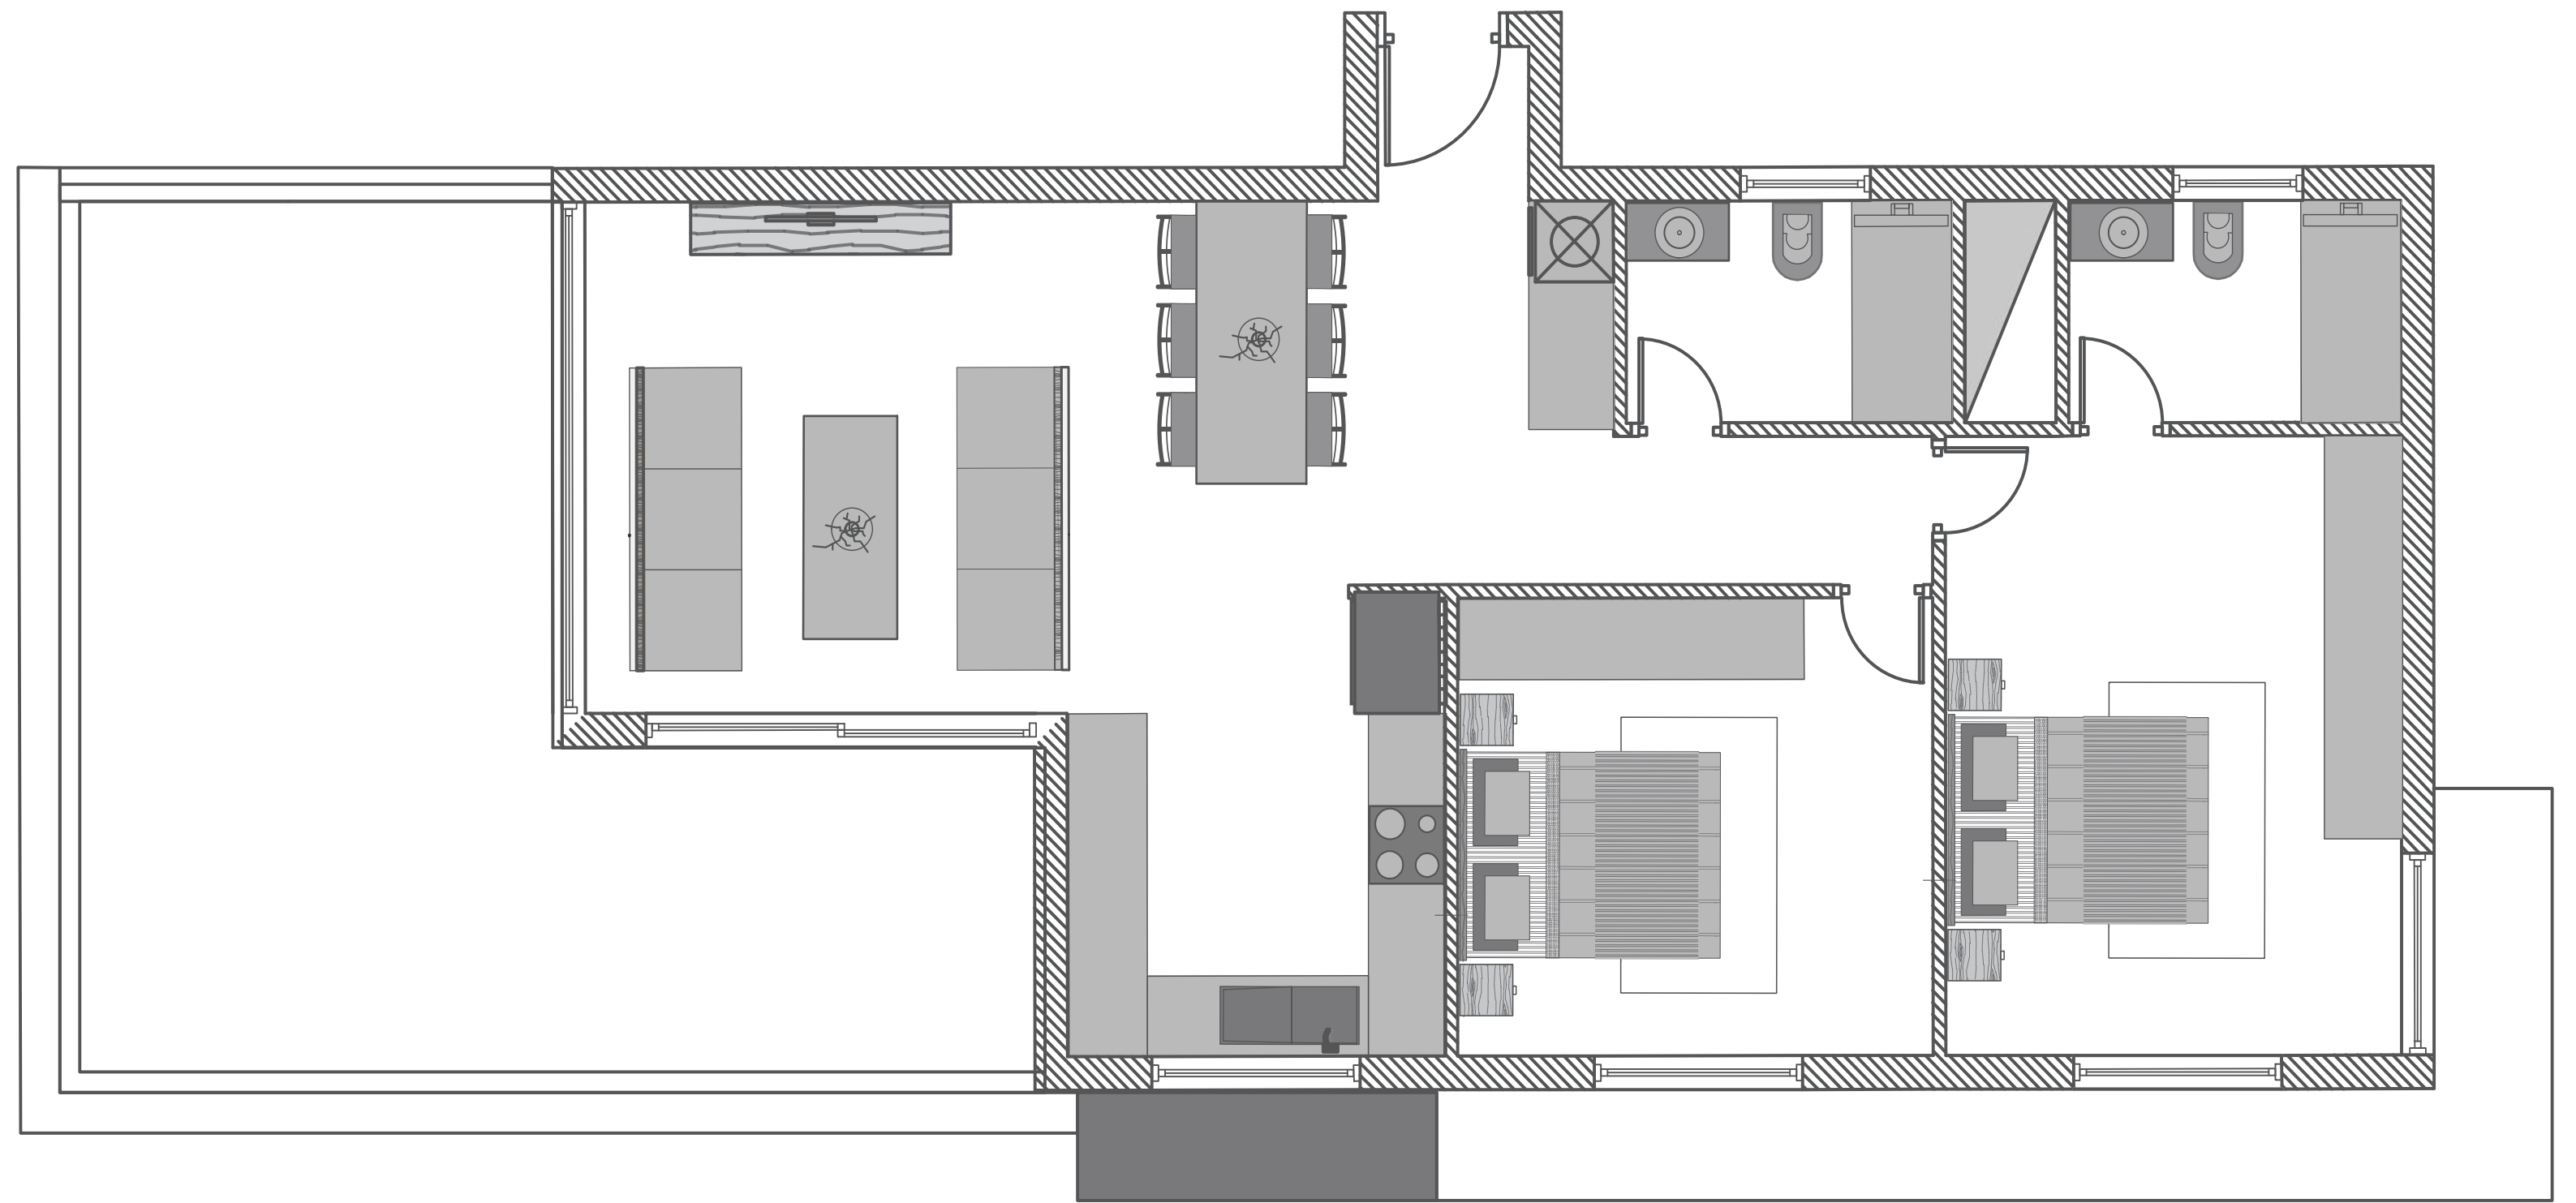

2 BEDROOM APARTMENT TYPE B

Internal Area

86m²

Covered Veranda

34m²